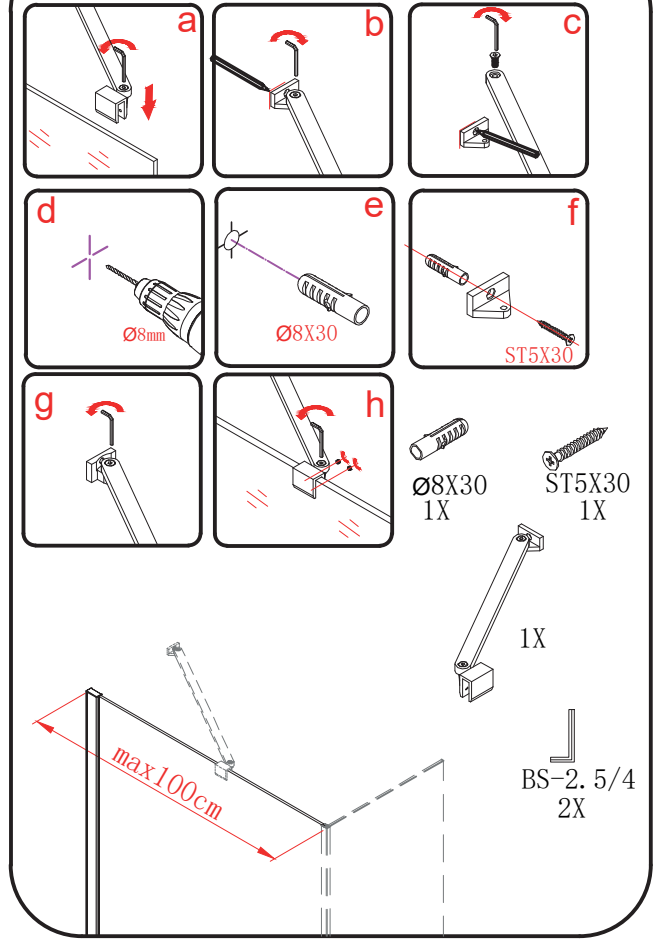

MODULAR SHOWER

MS2A-70/80/90/100/110/120

polysan 

Polysan s.r.o.
Nesměřice 52
285 22 Zruč nad Sázavou
Czech Republic
www.polysan.net

4a

or 4b

or 4c

5

Polysan s.r.o.
Nesměřice 52
285 22 Zruč nad Sázavou
Czech Republic
www.polysan.net

EN 14428

Glass shower enclosure
cleaning efficiency: conforming
impact resistance: conforming
operating life: conforming