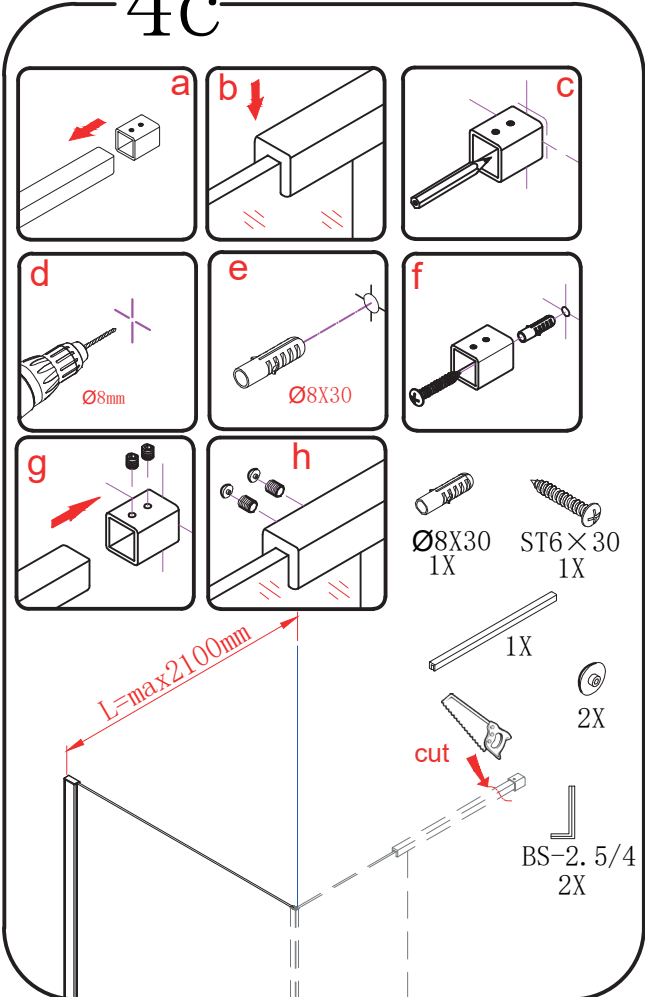

MODULAR SHOWER

MS2A-70/80/90/100/110/120

polysan 

Polysan s.r.o.
Nesměřice 52
285 22 Zruč nad Sázavou
Czech Republic
www.polysan.net

4a

or 4b

or 4c

5

Polysan s.r.o.
Nesměřice 52
285 22 Zruč nad Sázavou
Czech Republic
www.polysan.net

EN 14428

Glass shower enclosure
cleaning efficiency: conforming
impact resistance: conforming
operating life: conforming