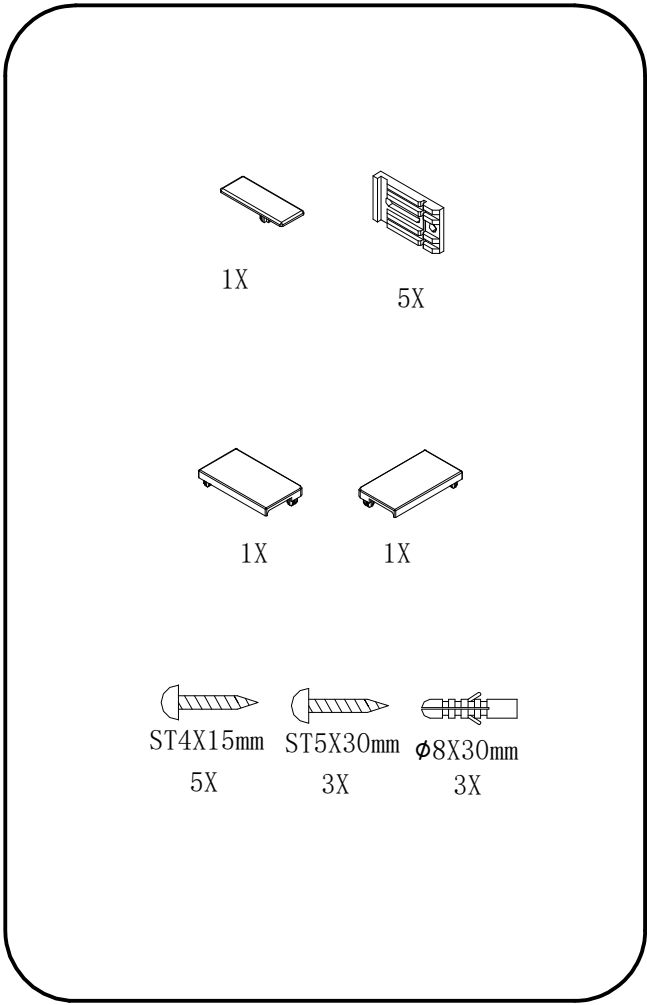

MODULAR SHOWER

MS2A-70/80/90/100/110/120

polysan 

Polysan s.r.o.
Nesměřice 52
285 22 Zruč nad Sázavou
Czech Republic
www.polysan.net

4a

or 4b

or 4c

5

Polysan s.r.o.
Nesměřice 52
285 22 Zruč nad Sázavou
Czech Republic
www.polysan.net

EN 14428

Glass shower enclosure
cleaning efficiency: conforming
impact resistance: conforming
operating life: conforming