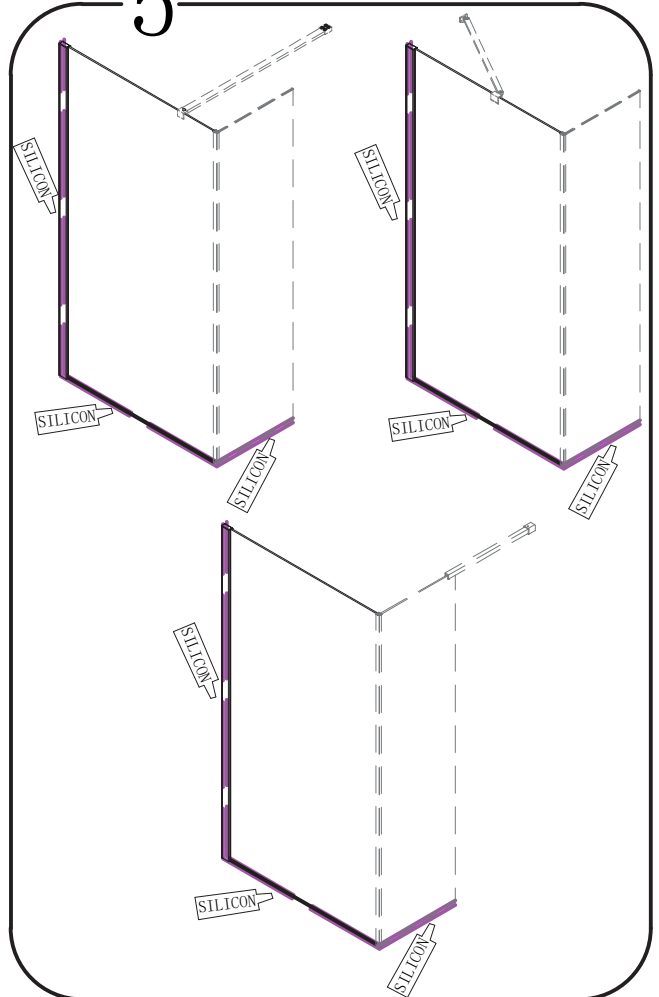

MODULAR SHOWER

MS2A-70/80/90/100/110/120

polysan 

Polysan s.r.o.
Nesměřice 52
285 22 Zruč nad Sázavou
Czech Republic
www.polysan.net

4a

or 4b

or 4c

5

Polysan s.r.o.
Nesměřice 52
285 22 Zruč nad Sázavou
Czech Republic
www.polysan.net

EN 14428

Glass shower enclosure
cleaning efficiency: conforming
impact resistance: conforming
operating life: conforming