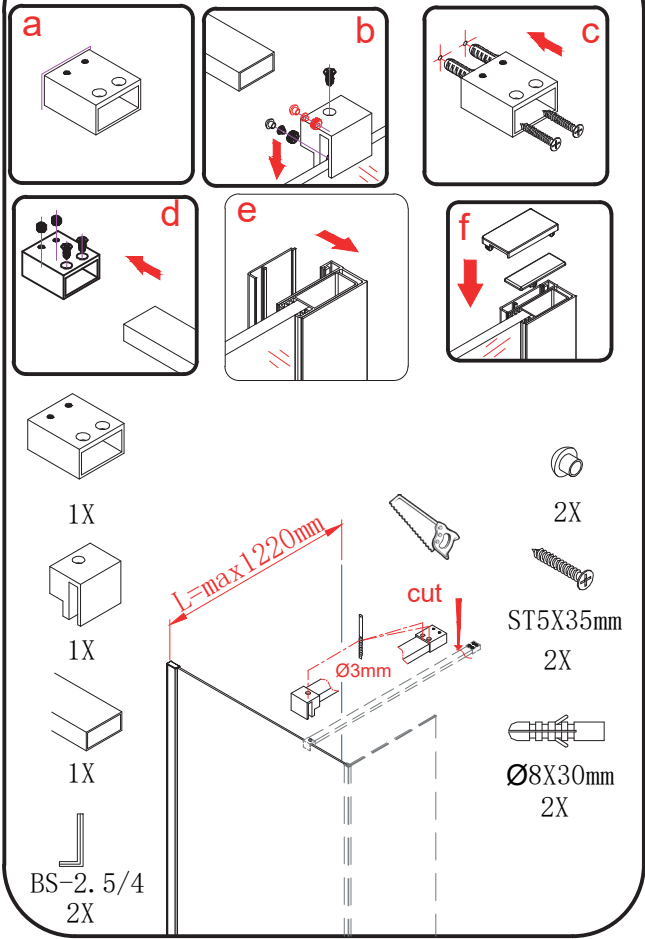

MODULAR SHOWER

MS2A-70/80/90/100/110/120

polysan 

Polysan s.r.o.
Nesměřice 52
285 22 Zruč nad Sázavou
Czech Republic
www.polysan.net

4a

or 4b

or 4c

5

Polysan s.r.o.
Nesměřice 52
285 22 Zruč nad Sázavou
Czech Republic
www.polysan.net

EN 14428

Glass shower enclosure
cleaning efficiency: conforming
impact resistance: conforming
operating life: conforming