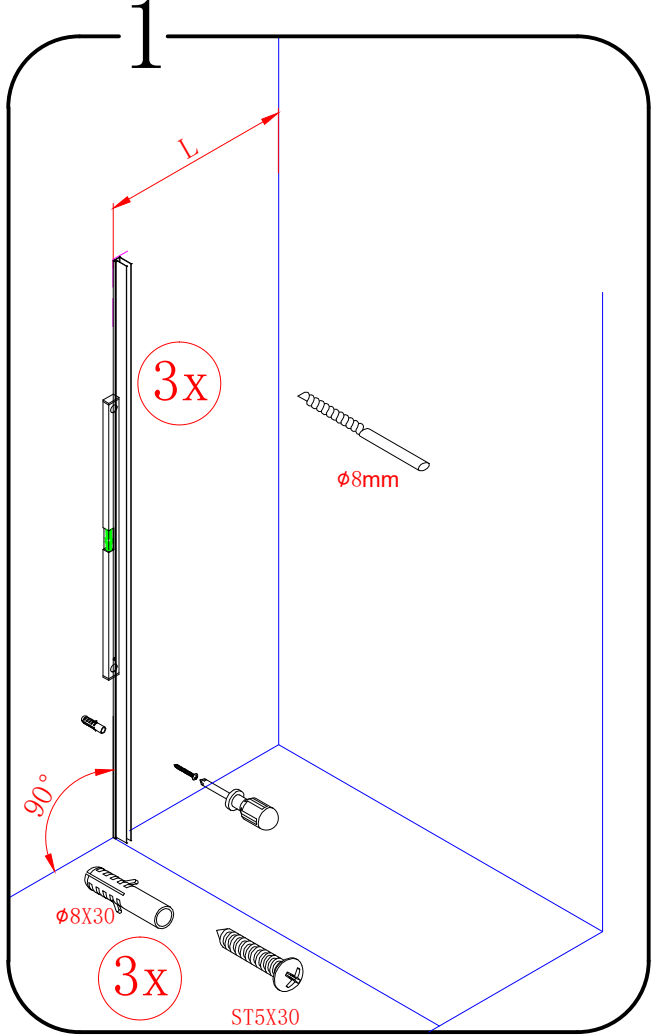

MODULAR SHOWER

MS2A-70/80/90/100/110/120

polysan 

Polysan s.r.o.
Nesměřice 52
285 22 Zruč nad Sázavou
Czech Republic
www.polysan.net

4a

or 4b

or 4c

5

Polysan s.r.o.
Nesměřice 52
285 22 Zruč nad Sázavou
Czech Republic
www.polysan.net

EN 14428

Glass shower enclosure
cleaning efficiency: conforming
impact resistance: conforming
operating life: conforming