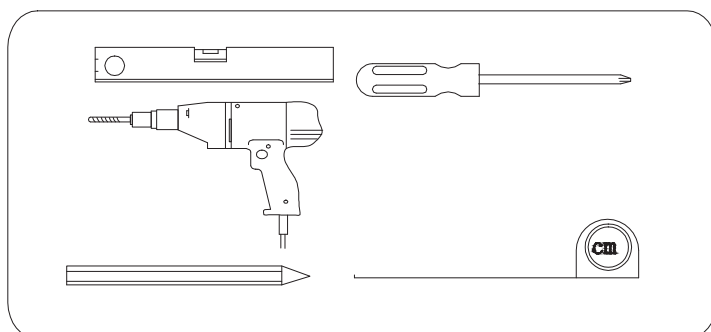

MODULAR SHOWER

MS2A-70/80/90/100/110/120

polysan

Polysan s.r.o.
Nesměřice 52
285 22 Zruč nad Sázavou
Czech Republic
www.polysan.net