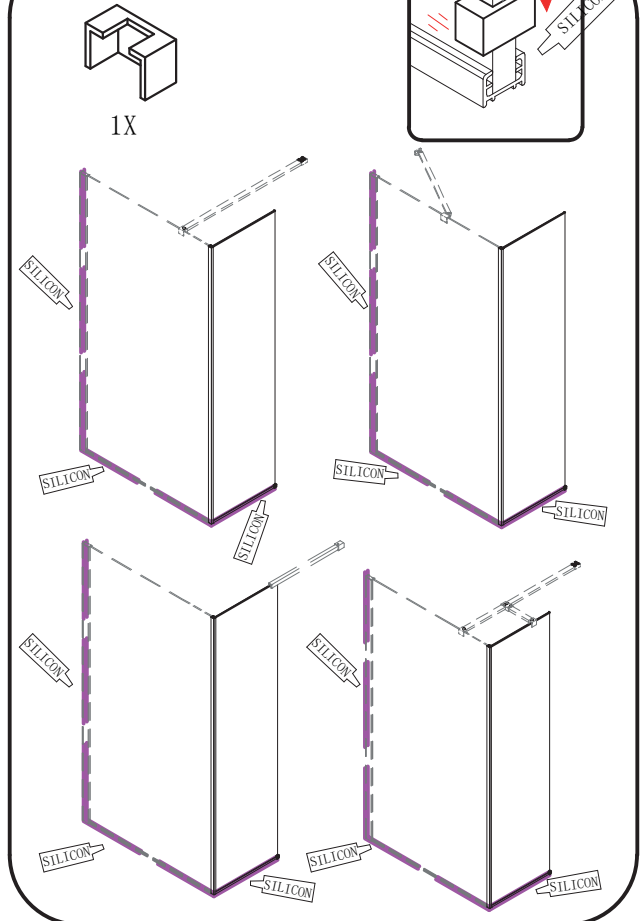

MODULAR SHOWER

MS2B-30L/40L/60L/80L/100L/120L

polysan 

Polysan s.r.o.
Nesměřice 52
285 22 Zruč nad Sázavou
Czech Republic
www.polysan.net

or

4b

4c

5

6

Polysan s.r.o.
Nesměřice 52
285 22 Zruč nad Sázavou
Czech Republic
www.polysan.net

EN 14428

Glass shower enclosure
cleaning efficiency: conforming
impact resistance: conforming
operating life: conforming