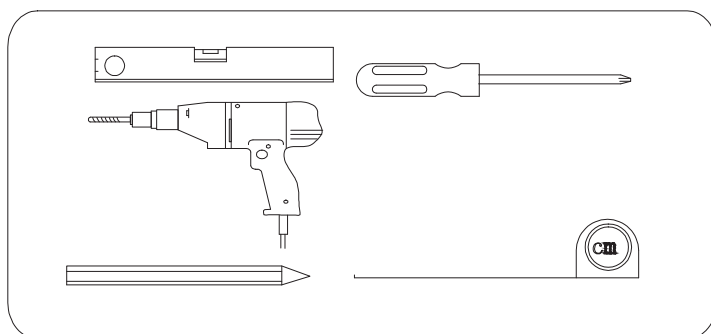

MODULAR SHOWER

MS2B-30L/40L/60L/80L/100L/120L

polysan 

Polysan s.r.o.
Nesměřice 52
285 22 Zruč nad Sázavou
Czech Republic
www.polysan.net

or

4b

4c

5

6

Polysan s.r.o.
Nesměřice 52
285 22 Zruč nad Sázavou
Czech Republic
www.polysan.net

EN 14428

Glass shower enclosure
cleaning efficiency: conforming
impact resistance: conforming
operating life: conforming