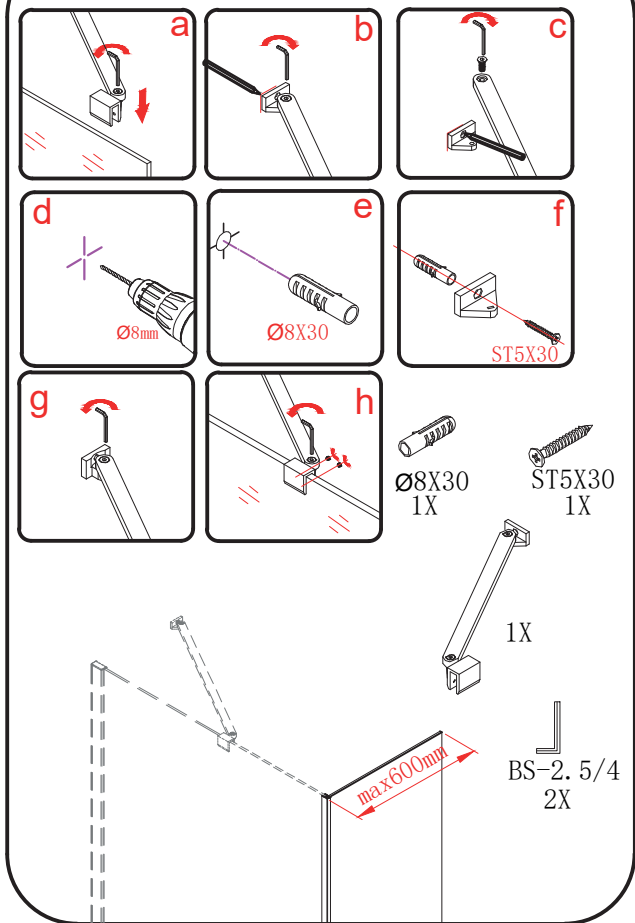

MODULAR SHOWER

MS2B-30L/40L/60L/80L/100L/120L

polysan 

Polysan s.r.o.
Nesměřice 52
285 22 Zruč nad Sázavou
Czech Republic
www.polysan.net

or

4b

4c

5

6

Polysan s.r.o.
Nesměřice 52
285 22 Zruč nad Sázavou
Czech Republic
www.polysan.net

EN 14428

Glass shower enclosure
cleaning efficiency: conforming
impact resistance: conforming
operating life: conforming