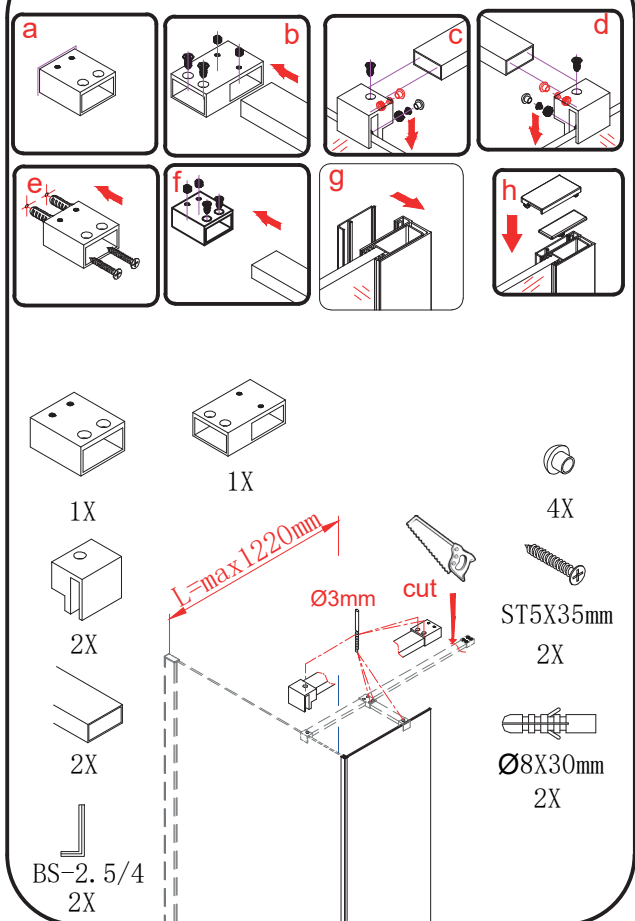

MODULAR SHOWER

MS2B-30L/40L/60L/80L/100L/120L

polysan 

Polysan s.r.o.
Nesměřice 52
285 22 Zruč nad Sázavou
Czech Republic
www.polysan.net

or

4b

4c

5

6

Polysan s.r.o.
Nesměřice 52
285 22 Zruč nad Sázavou
Czech Republic
www.polysan.net

EN 14428

Glass shower enclosure
cleaning efficiency: conforming
impact resistance: conforming
operating life: conforming