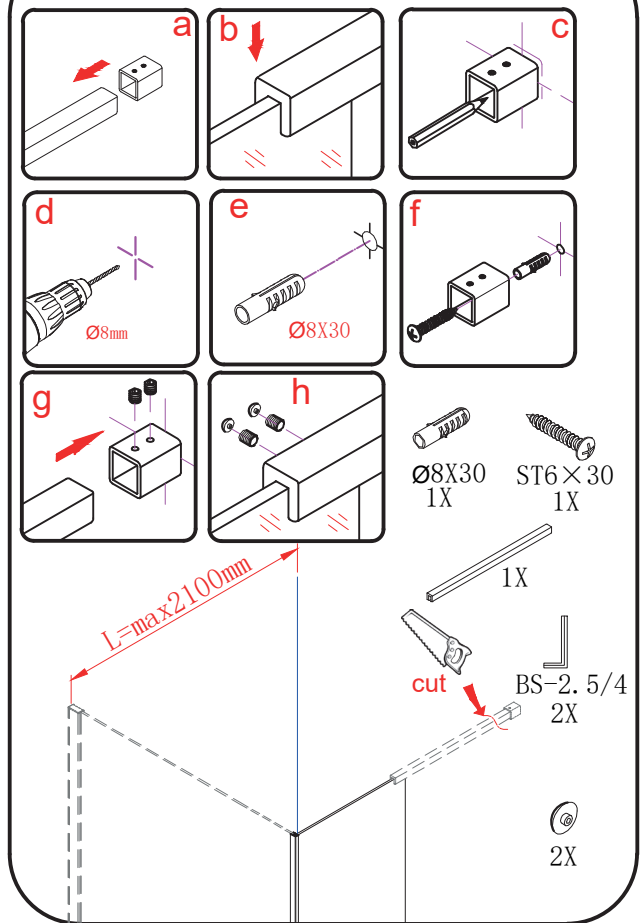

MODULAR SHOWER

MS2B-30L/40L/60L/80L/100L/120L

polysan 

Polysan s.r.o.
Nesměřice 52
285 22 Zruč nad Sázavou
Czech Republic
www.polysan.net

or

4b

4c

5

6

Polysan s.r.o.
Nesměřice 52
285 22 Zruč nad Sázavou
Czech Republic
www.polysan.net

EN 14428

Glass shower enclosure
cleaning efficiency: conforming
impact resistance: conforming
operating life: conforming