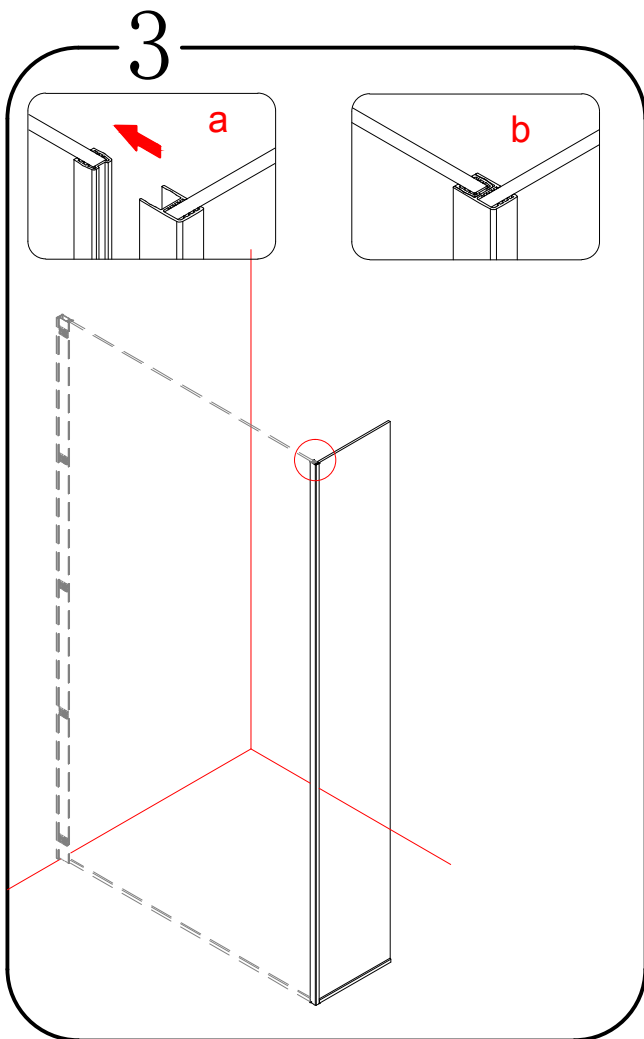

MODULAR SHOWER

MS2B-30L/40L/60L/80L/100L/120L

polysan 

Polysan s.r.o.
Nesměřice 52
285 22 Zruč nad Sázavou
Czech Republic
www.polysan.net

or

4b

4c

5

6

Polysan s.r.o.
Nesměřice 52
285 22 Zruč nad Sázavou
Czech Republic
www.polysan.net

EN 14428

Glass shower enclosure
cleaning efficiency: conforming
impact resistance: conforming
operating life: conforming