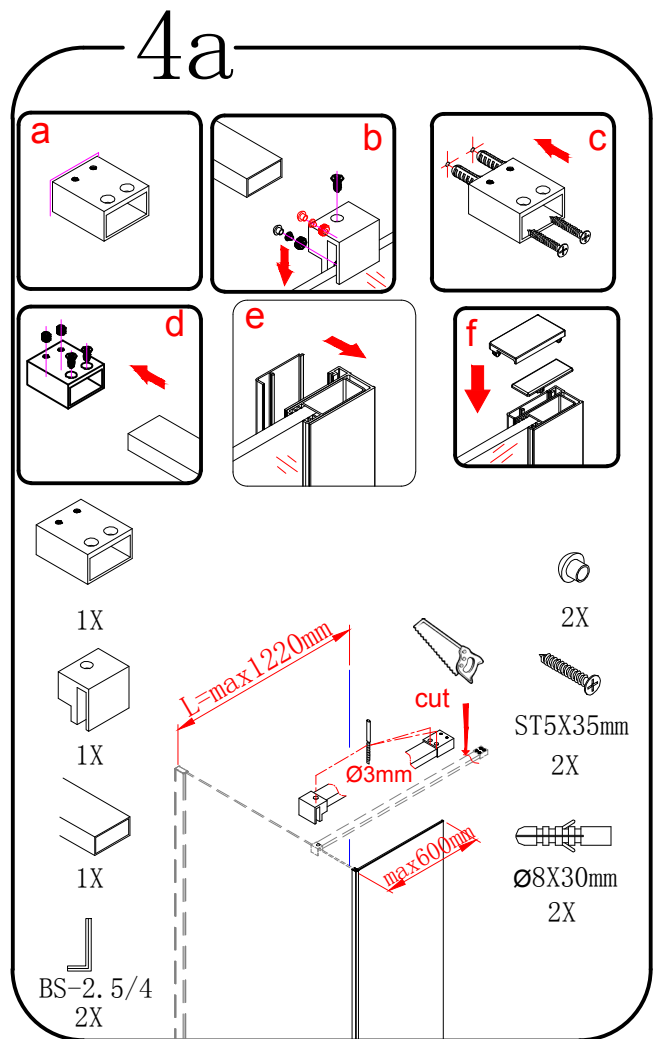

MODULAR SHOWER

MS2B-30L/40L/60L/80L/100L/120L

polysan 

Polysan s.r.o.
Nesměřice 52
285 22 Zruč nad Sázavou
Czech Republic
www.polysan.net

or

4b

4c

5

6

Polysan s.r.o.
Nesměřice 52
285 22 Zruč nad Sázavou
Czech Republic
www.polysan.net

EN 14428

Glass shower enclosure
cleaning efficiency: conforming
impact resistance: conforming
operating life: conforming