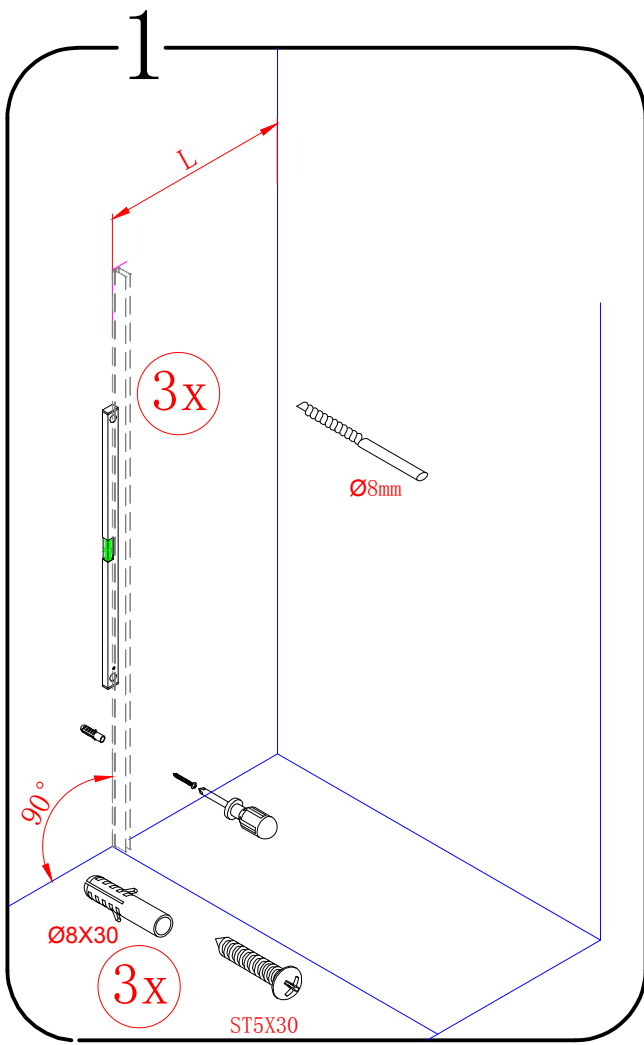

MODULAR SHOWER

MS2B-30L/40L/60L/80L/100L/120L

polysan 

Polysan s.r.o.
Nesměřice 52
285 22 Zruč nad Sázavou
Czech Republic
www.polysan.net

or

4b

4c

5

6

Polysan s.r.o.
Nesměřice 52
285 22 Zruč nad Sázavou
Czech Republic
www.polysan.net

EN 14428

Glass shower enclosure
cleaning efficiency: conforming
impact resistance: conforming
operating life: conforming