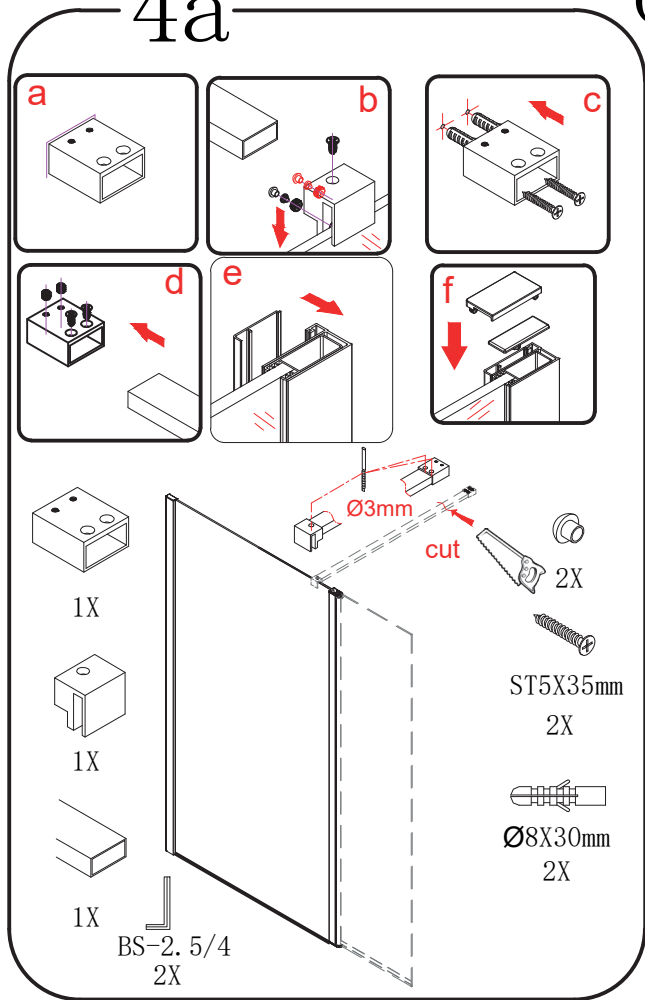

4a

or

4b

5

or

Polysan s.r.o.
Nesměřice 52
285 22 Zruč nad Sázavou
Czech Republic
www.polysan.net

EN 14428

Glass shower enclosure
cleaning efficiency: conforming
impact resistance: conforming
operating life: conforming

Skleněné sprchové zástěny
schopnost čištění: vyhovuje
odolnost proti nárazu: vyhovuje
životnost: vyhovuje