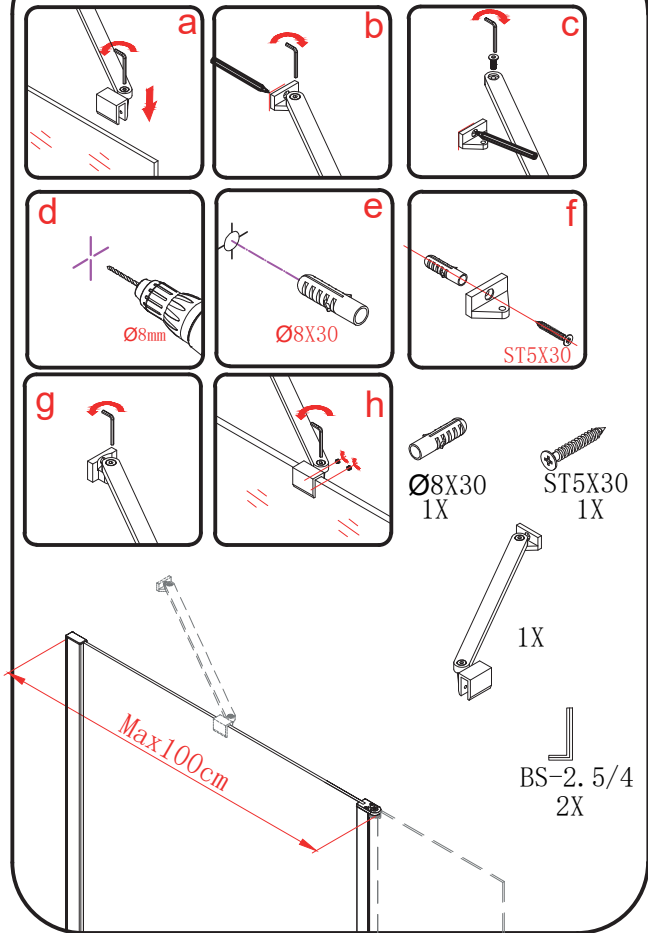

4a

or

4b

5

or

Polysan s.r.o.
Nesměřice 52
285 22 Zruč nad Sázavou
Czech Republic
www.polysan.net

EN 14428

Glass shower enclosure
cleaning efficiency: conforming
impact resistance: conforming
operating life: conforming

Skleněné sprchové zástěny
schopnost čištění: vyhovuje
odolnost proti nárazu: vyhovuje
životnost: vyhovuje