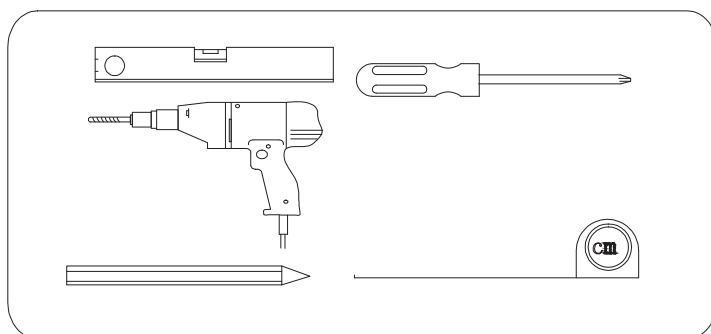

MODULAR SHOWER

MS3A-70/80/90/100/120

polysan

Polysan s.r.o.
Nesměřice 52
285 22 Zruč nad Sázavou
Czech Republic
www.polysan.net