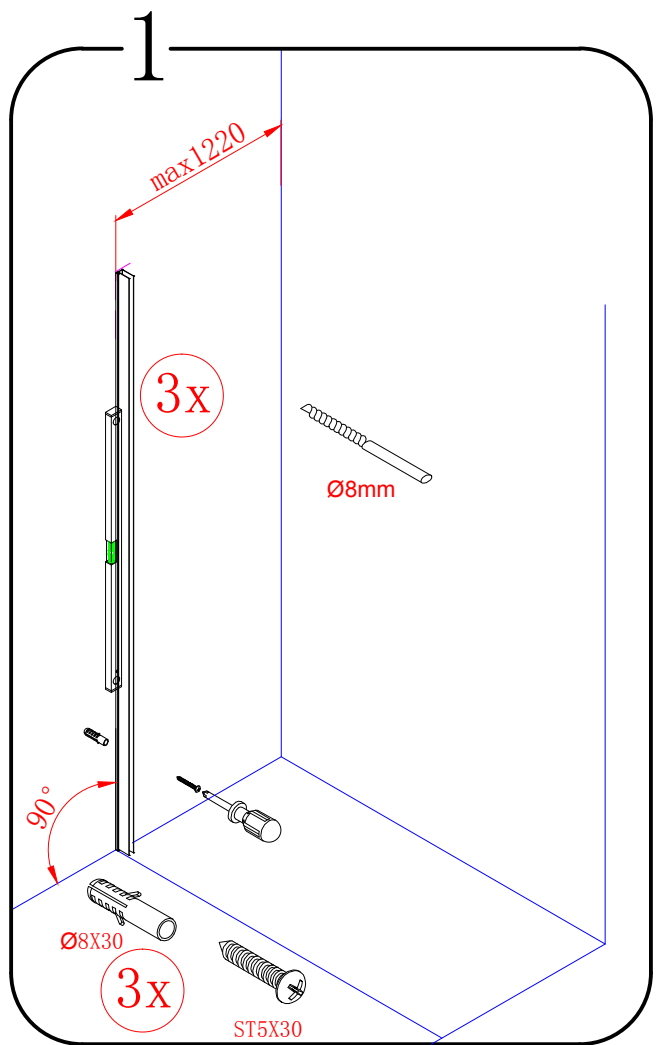

MODULAR SHOWER

MS3A-70/80/90/100/120

polysan 

Polysan s.r.o.
Nesměřice 52
285 22 Zruč nad Sázavou
Czech Republic
www.polysan.net

4a

or

4b

5

or

Polysan s.r.o.
Nesměřice 52
285 22 Zruč nad Sázavou
Czech Republic
www.polysan.net

EN 14428

Glass shower enclosure
cleaning efficiency: conforming
impact resistance: conforming
operating life: conforming