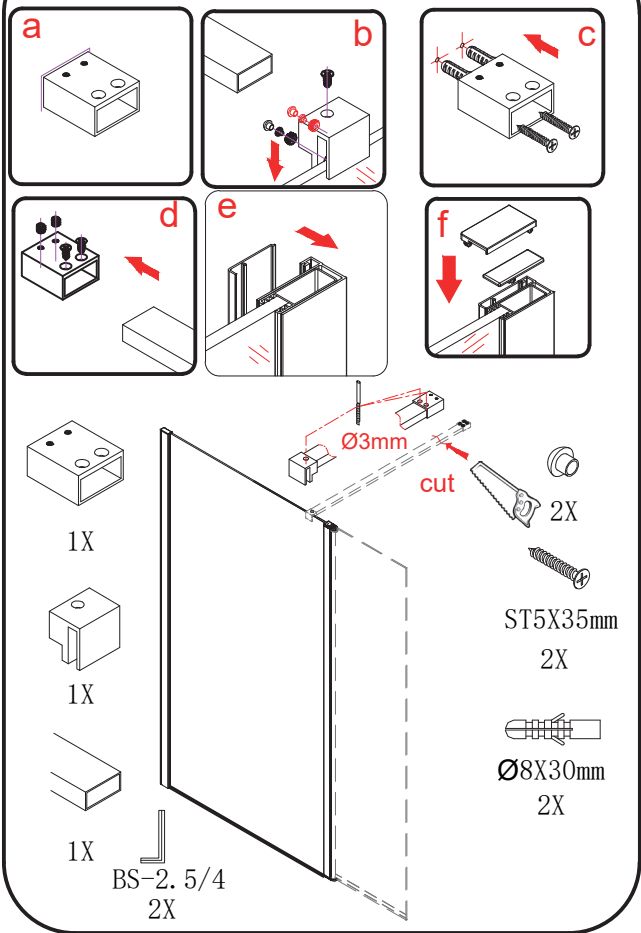

4a

or

4b

5

or

Polysan s.r.o.
Nesměřice 52
285 22 Zruč nad Sázavou
Czech Republic
www.polysan.net

EN 14428

Glass shower enclosure
cleaning efficiency: conforming
impact resistance: conforming
operating life: conforming

Skleněné sprchové zástěny
schopnost čištění: vyhovuje
odolnost proti nárazu: vyhovuje
životnost: vyhovuje