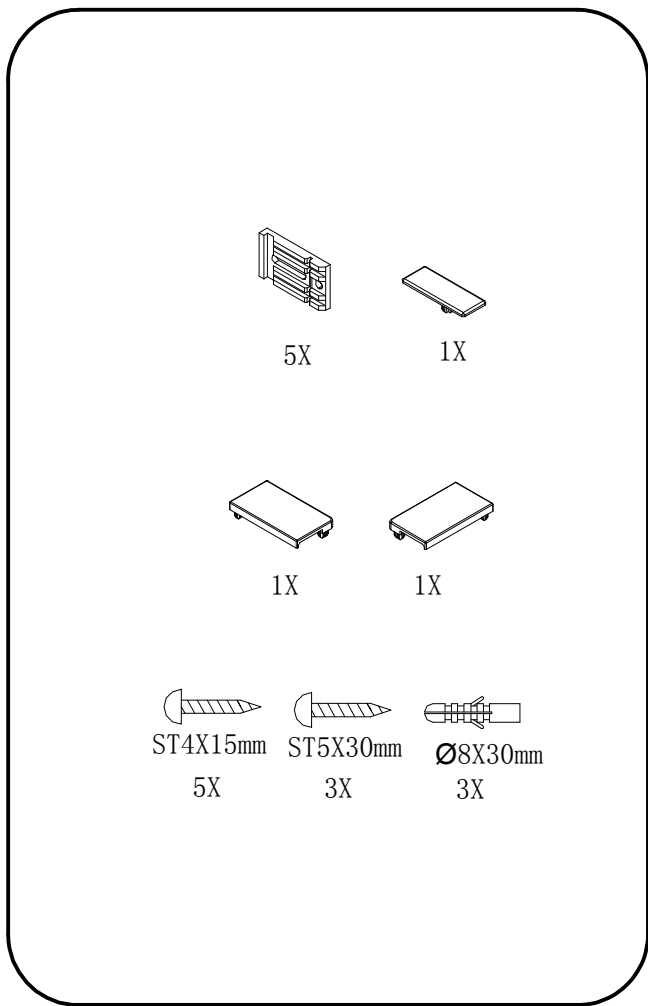

MODULAR SHOWER

MS3A-70/80/90/100/120

polysan 

Polysan s.r.o.
Nesměřice 52
285 22 Zruč nad Sázavou
Czech Republic
www.polysan.net

4a

or

4b

5

or

Polysan s.r.o.
Nesměřice 52
285 22 Zruč nad Sázavou
Czech Republic
www.polysan.net

EN 14428

Glass shower enclosure
cleaning efficiency: conforming
impact resistance: conforming
operating life: conforming