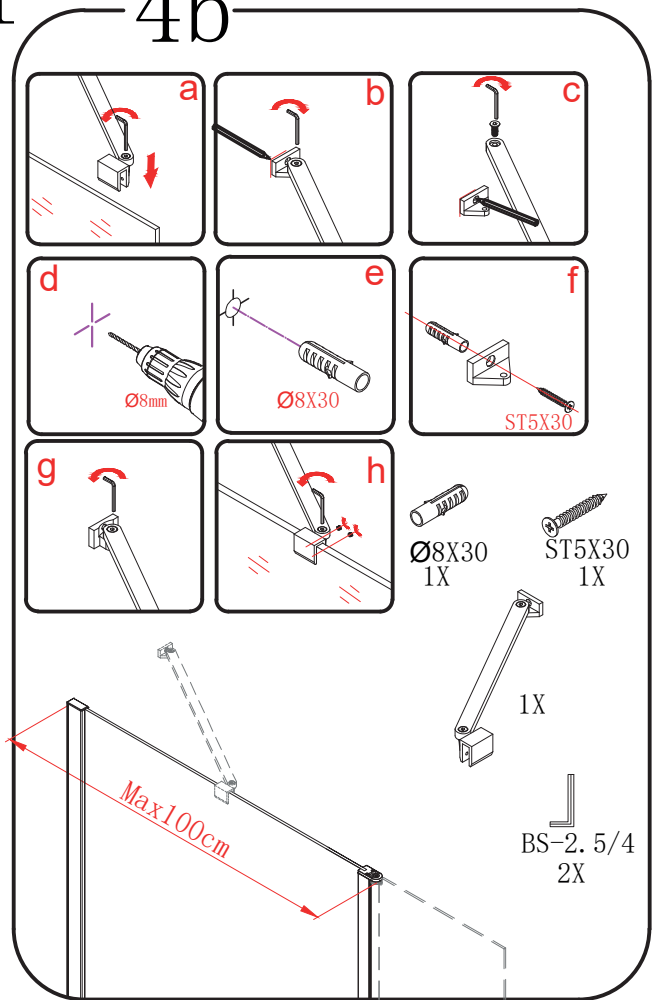

MODULAR SHOWER

MS3A-70/80/90/100/120

polysan 

Polysan s.r.o.
Nesměřice 52
285 22 Zruč nad Sázavou
Czech Republic
www.polysan.net

4a

or

4b

5

or

Polysan s.r.o.
Nesměřice 52
285 22 Zruč nad Sázavou
Czech Republic
www.polysan.net

EN 14428

Glass shower enclosure
cleaning efficiency: conforming
impact resistance: conforming
operating life: conforming