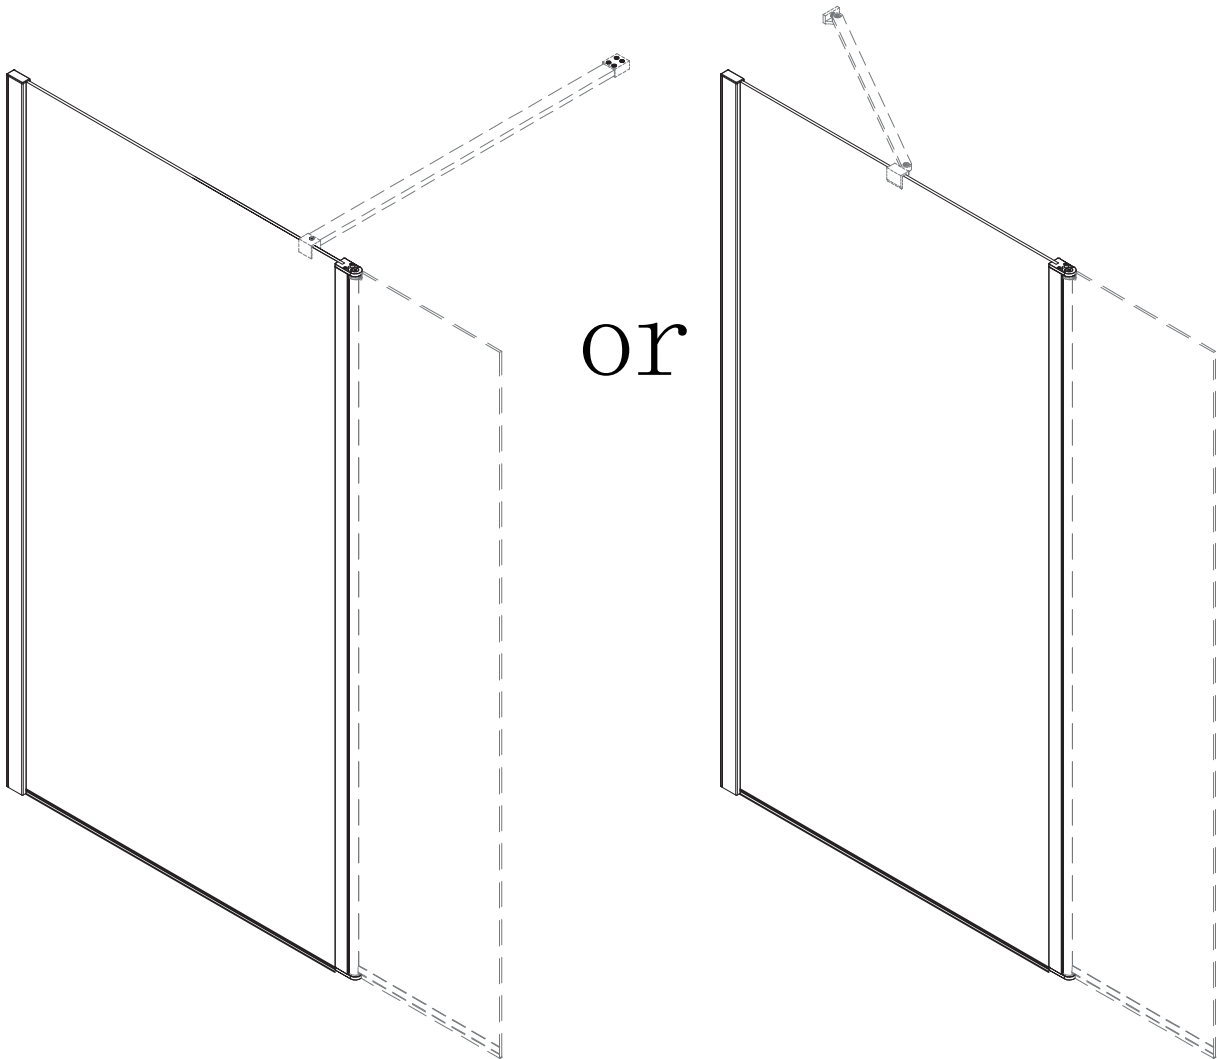

MODULAR SHOWER

MS3A-70/80/90/100/120

polysan

Polysan s.r.o.
Nesměřice 52
285 22 Zruč nad Sázavou
Czech Republic
www.polysan.net