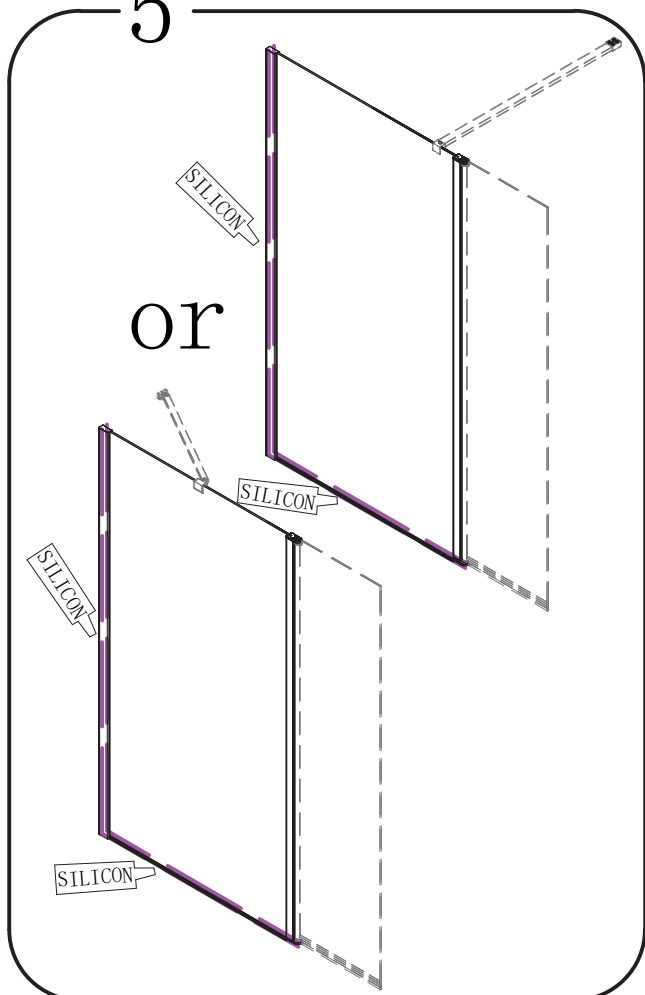

or

Polysan s.r.o.
Nesměřice 52
285 22 Zruč nad Sázavou
Czech Republic
www.polysan.net

EN 14428

Glass shower enclosure
cleaning efficiency: conforming
impact resistance: conforming
operating life: conforming