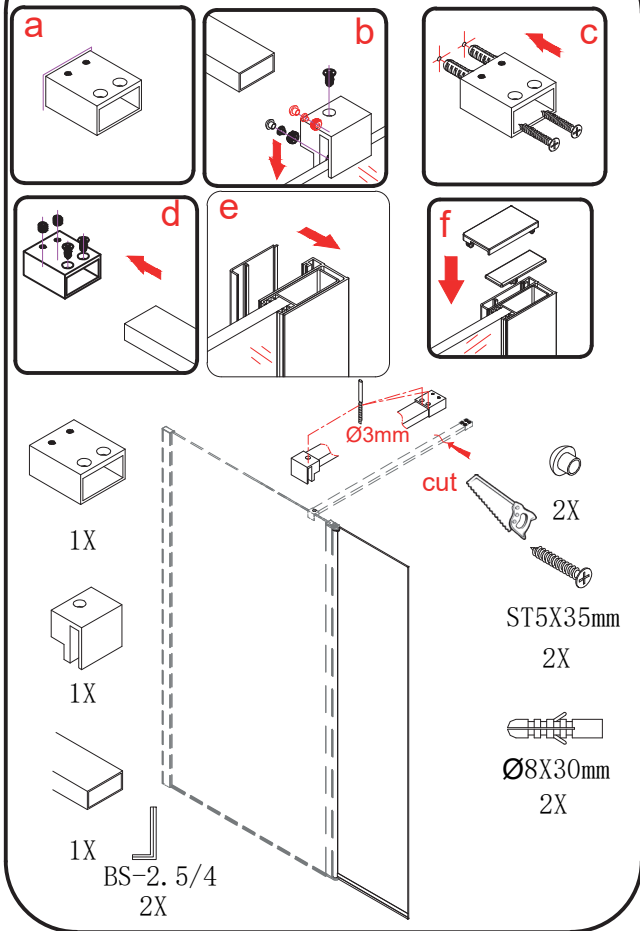

4a

or 4b

5

or

Polysan s.r.o.
Nesměřice 52
285 22 Zruč nad Sázavou
Czech Republic
www.polysan.net

EN 14428

Glass shower enclosure
cleaning efficiency: conforming
impact resistance: conforming
operating life: conforming

Skleněné sprchové zástěny
schopnost čištění: vyhovuje
odolnost proti nárazu: vyhovuje
životnost: vyhovuje