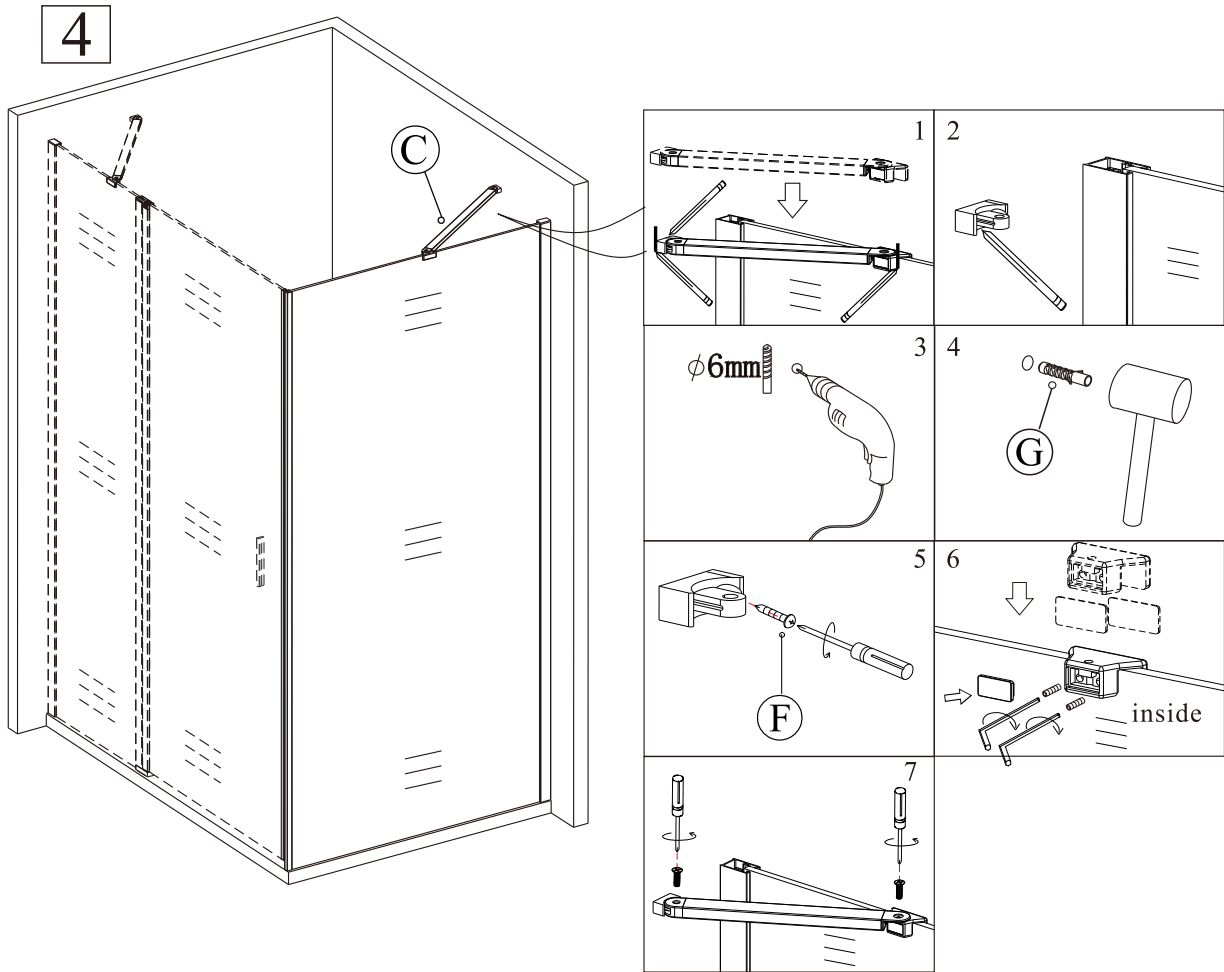

4

5

6

Polysan s.r.o.
Nesměřice 52
285 22 Zruč nad Sázavou
Czech Republic
www.polysan.net

EN 14428

Glass shower enclosure
cleaning efficiency: conforming
impact resistance: conforming
operating life: conforming