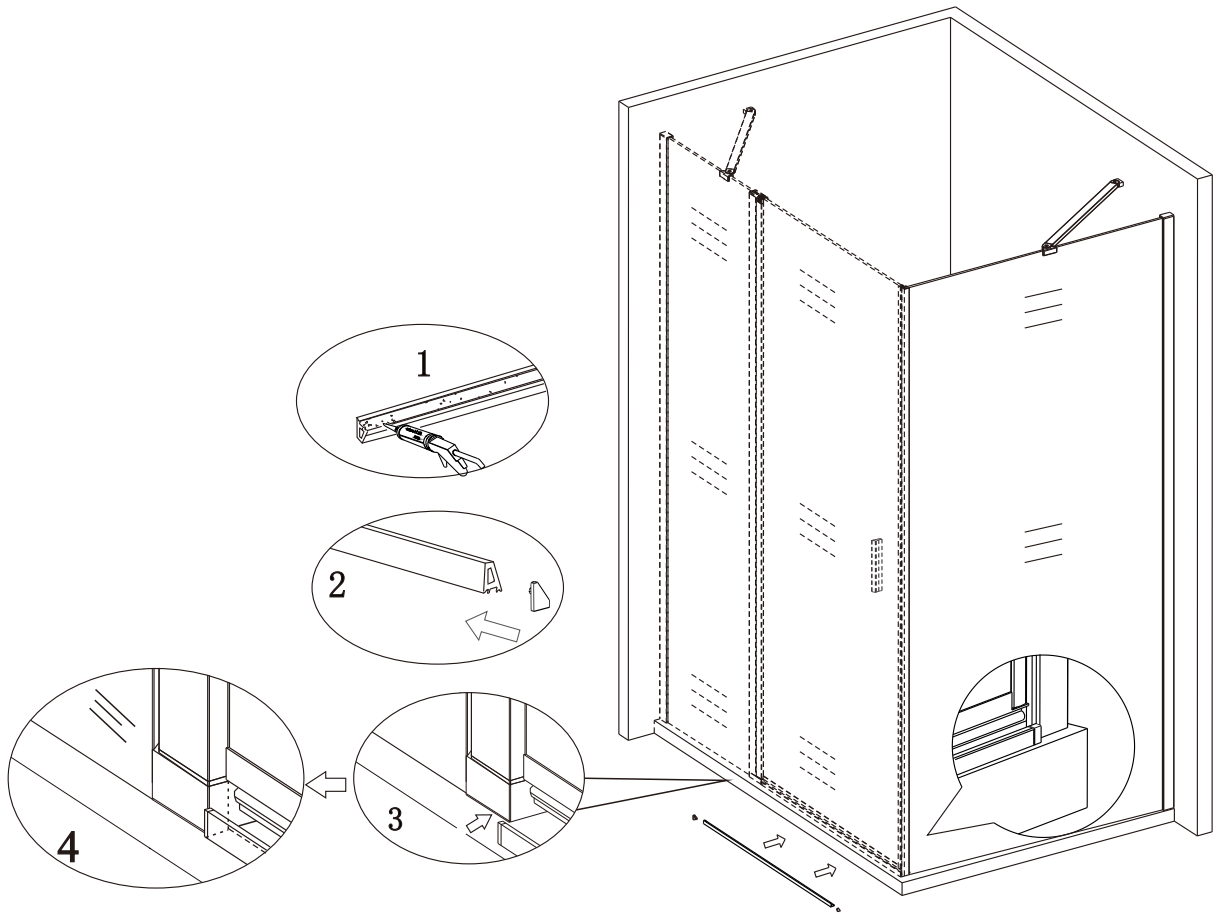

4

5

6

Polysan s.r.o.
Nesměřice 52
285 22 Zruč nad Sázavou
Czech Republic
www.polysan.net

EN 14428

Glass shower enclosure
cleaning efficiency: conforming
impact resistance: conforming
operating life: conforming