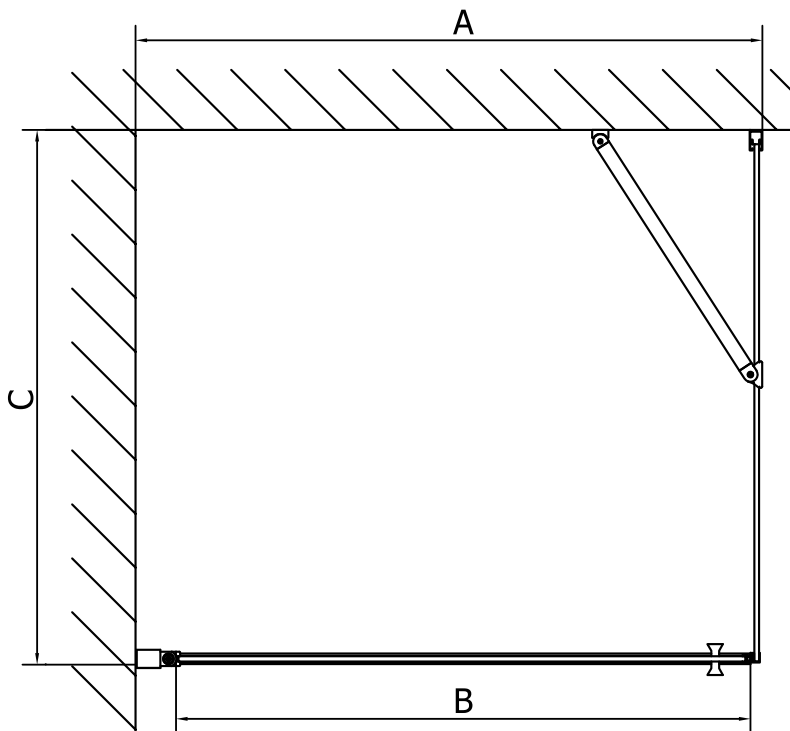

CODE	A	B
ZL1270	670-690	≈615
ZL1280	770-790	≈715
ZL1290	870-890	≈815
ZL1210	970-990	≈915

CODE	C
ZL3270	670-690
ZL3280	770-790
ZL3290	870-890
ZL3210	970-990