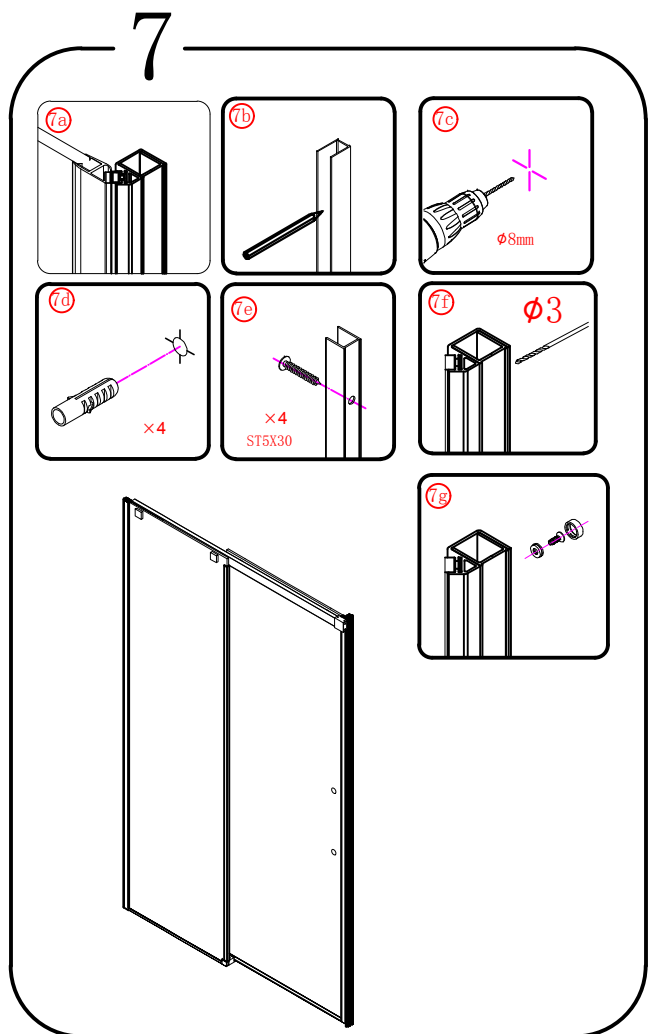

ALTIS LINE

AL3915C AL3912B

AL3015C AL3012B

AL4015C AL4012B

AL4115C AL4112B

AL4215C AL4212B

AL4315C AL4312B

polysan 

Poľysan s.r.o.
Nesměřice 52
285 22 Zruč nad Sázavou
Czech Republic
www.polysan.net

8

CE

Polysan s.r.o.
Nesměřice 52
285 22 Zruč nad Sázavou
Czech Republic
www.polysan.net

EN 14428

Glass shower enclosure
cleaning efficiency: conforming
impact resistance: conforming
operating life: conforming