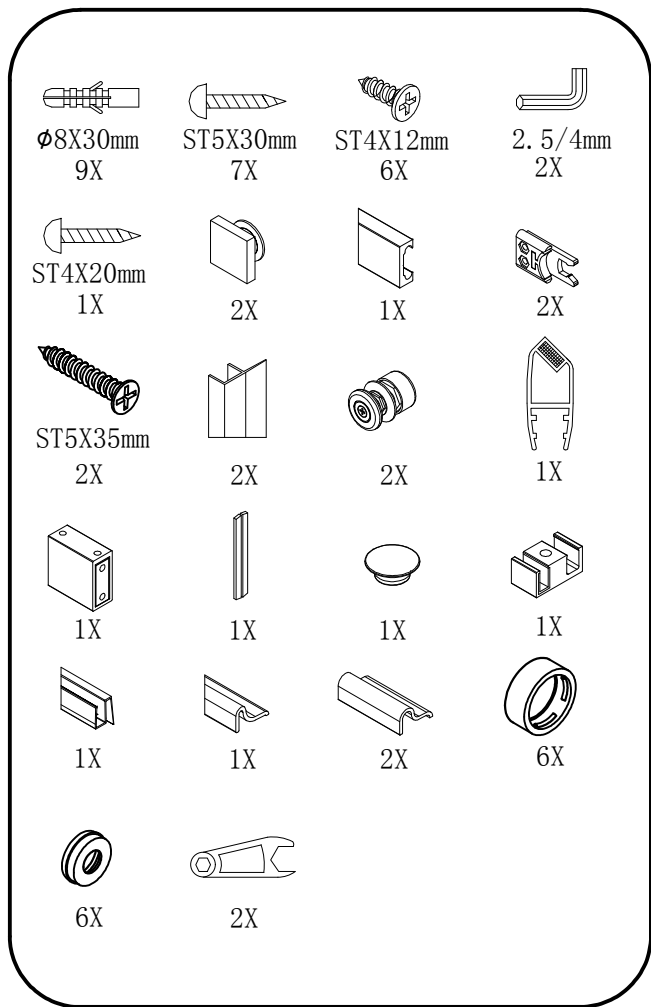

ALTIS LINE

AL3915C AL3912B

AL3015C AL3012B

AL4015C AL4012B

AL4115C AL4112B

AL4215C AL4212B

AL4315C AL4312B

polysan 

Poľysan s.r.o.
Nesměřice 52
285 22 Zruč nad Sázavou
Czech Republic
www.polysan.net

8

CE

Polysan s.r.o.
Nesměřice 52
285 22 Zruč nad Sázavou
Czech Republic
www.polysan.net

EN 14428

Glass shower enclosure
cleaning efficiency: conforming
impact resistance: conforming
operating life: conforming