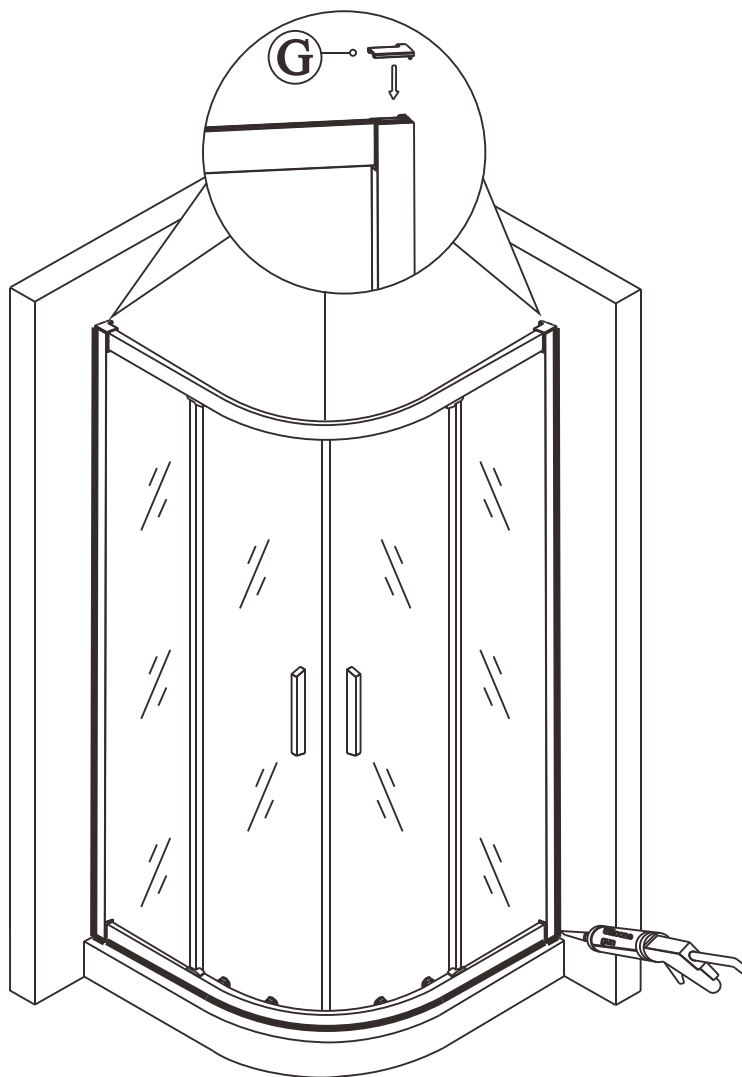

Polysan s.r.o.
Nesměřice 52
285 22 Zruč nad Sázavou
Czech Republic
www.polysan.net

EN 14428

Glass shower enclosure
cleaning efficiency: conforming
impact resistance: conforming
operating life: conforming